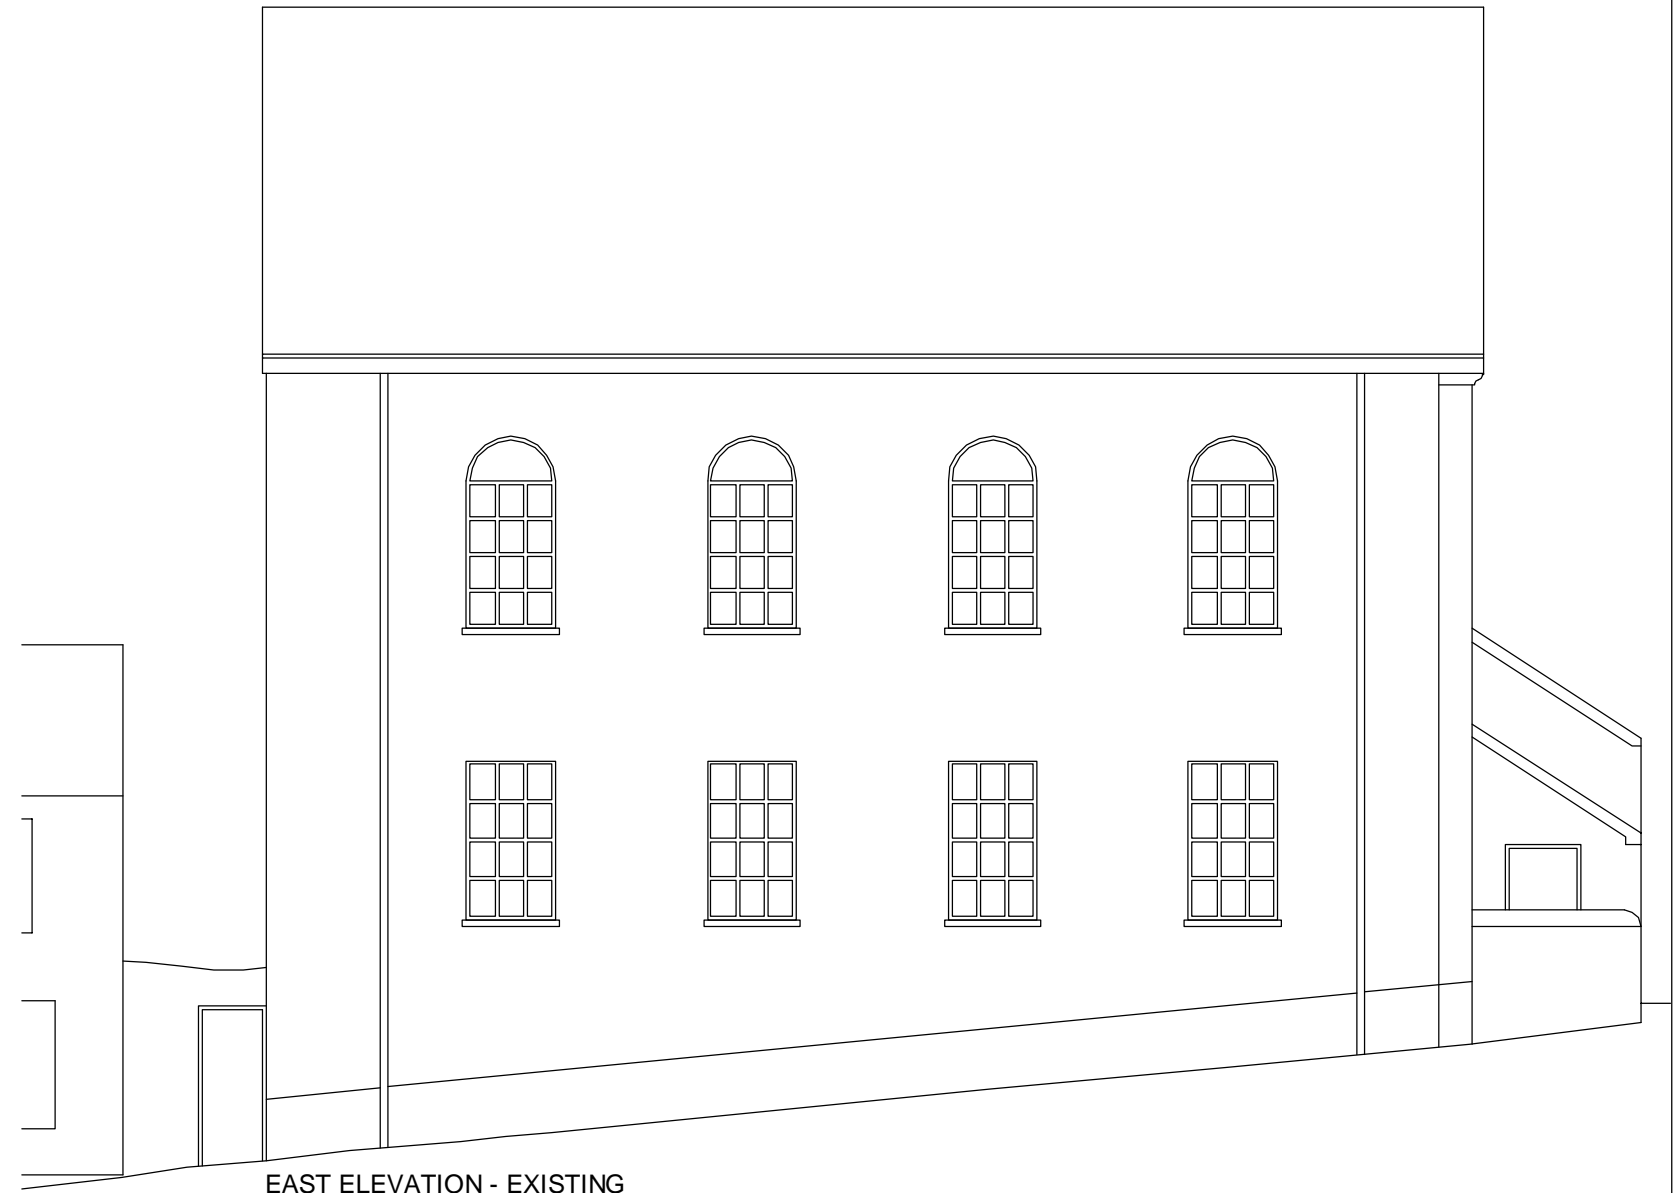

FRONT (NORTH) ELEVATION - EXISTING

EAST ELEVATION - EXISTING

revisions

drawing description VALLEYS FAMILY CHURCH, BRYNMAWR  
ELEVATIONS sheet 1

Job No  
74

Drg No  
27

David Davis, BA, BArch, RIBA, 74 Heol-Y-Deri, Rhiwbina, Cardiff, CF14 6HJ tel 029 20 613189 dai2arch@gmail.co.uk

date Dec 2013

scale 1:100@A3